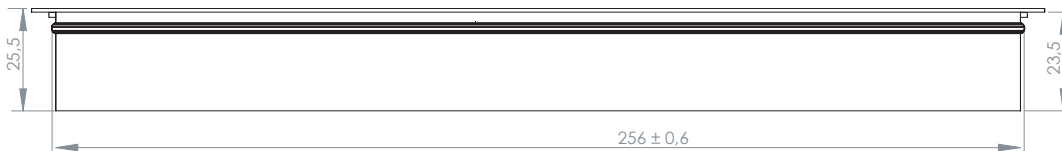

Material: Aluminium, anodized.

Bore size: 256 x 100 x 23,5 mm

Outer size: 276 x 120 x 25,5 mm

Item No.: # 25.20.349

Packing: 40 pcs

Damping bumper

Damping felt

PRODUCT SHEET

Description

Alu. Grommet "Forro" 276x120x25.7mm With Screws & Bumper
Strip in the Lid. Polybag w/2 pcs. 3,5x19mm PZD Screws
taped on the inside of the Lid. Packed in neutral box,
Inner Size 99,5x255,5mm, Tolerance +/-0,6

Fix the power plug to the tray by use of velcro strips.

Material: Steel – Black Oxydized

Size:

Outer measurements: 83 x 242 x 80 mm (H/L/W)

Inner measurements: 82 x 240 x 77 mm (H/L/W)

Item No.: # 25.20.344