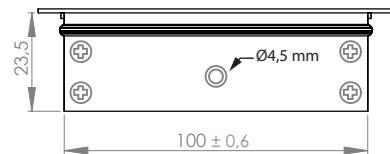

Material: Aluminium, anodized.

Bore size: 256 x 100 x 23,5 mm

Outer size: 276 x 120 x 25,5 mm

Item No.: # 25.20.349

Packing: 40 pcs

Damping bumper

Damping felt

PRODUCT SHEET

Description

Alu. Grommet "Forro" 276x120x25.7mm With Screws & Bumper
Strip in the Lid. Polybag w/2 pcs. 3,5x19mm PZD Screws
taped on the inside of the Lid. Packed in neutral box,
Inner Size 99,5x255,5mm, Tolerance +/-0,6

Fix the power plug to the tray by use of velcro strips.

Material: Steel – Black Oxydized

Size:

Outer measurements: 83 x 242 x 80 mm (H/L/W)

Inner measurements: 82 x 240 x 77 mm (H/L/W)

Item No.: # 25.20.344