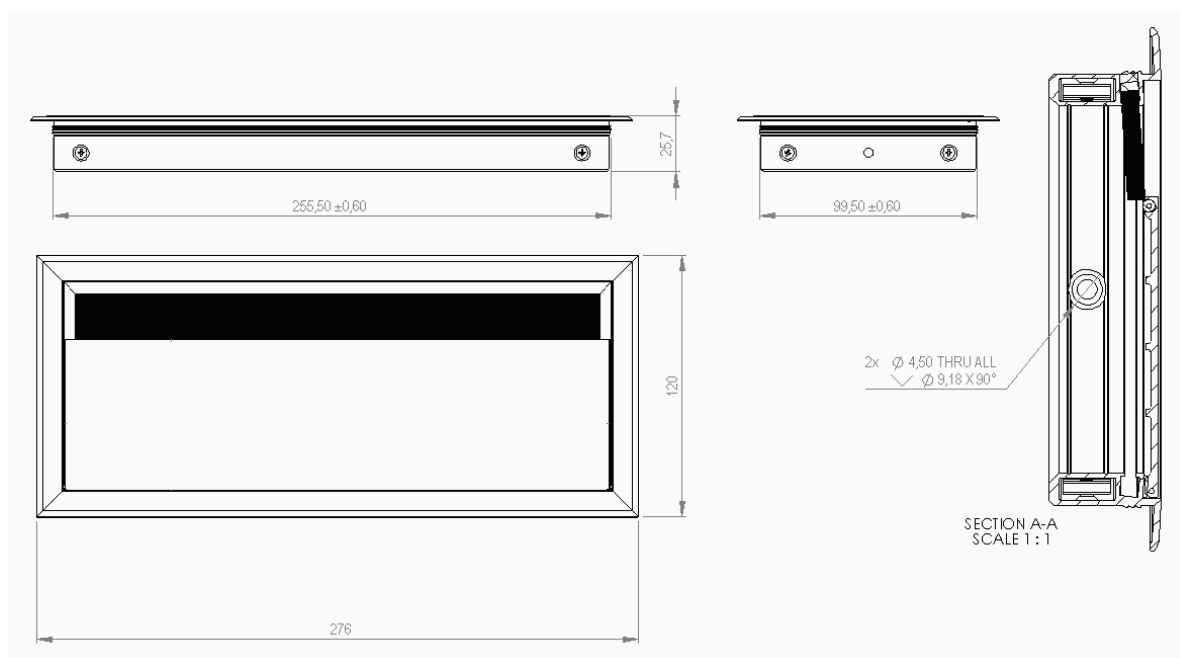

Pcs.

1

80

8302420099

5 704866 456616

PRODUCT SHEET

Description

Power Plug Tray f/Forro & Jive,83,2x250,9x74,4mm,Steel,Black
 , Inner Measurements: 82x240x65mm (H/L/W), Incl. 3
 Pieces of Velcro Tape

Fix the power plug to the tray by use of velcro strips.

Material: Steel – Black Oxydized

Size:

Outer measurements: 83 x 242 x 80 mm (H/L/W)

Inner measurements: 82 x 240 x 77 mm (H/L/W)

Item No.: # 25.20.344