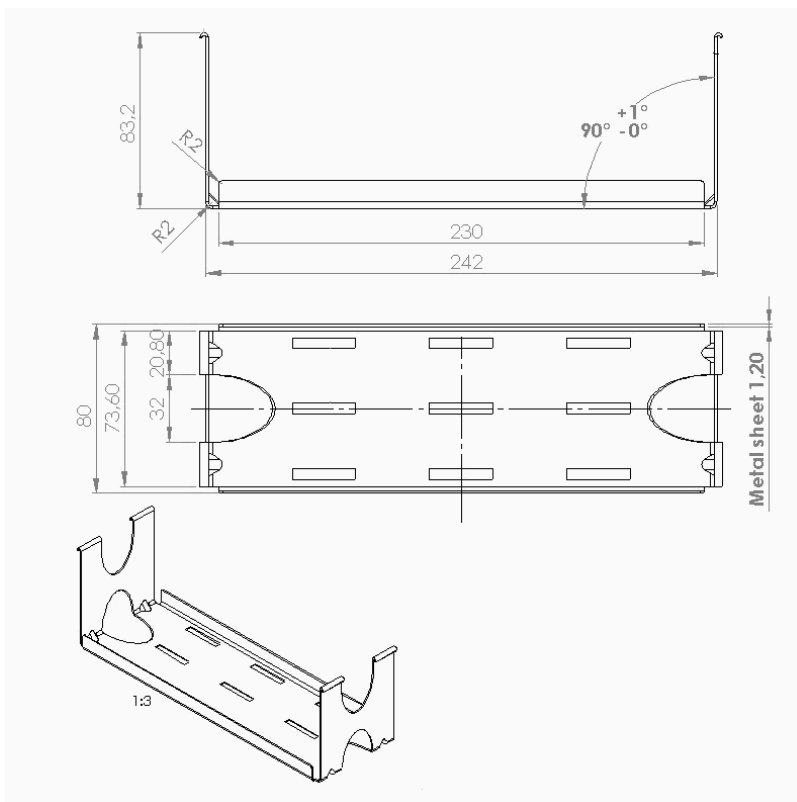

Material: Aluminium, anodized.

Bore size: 256 x 100 x 23,5 mm

Outer size: 276 x 120 x 25,5 mm

Item No.: # 25.20.349

Packing: 40 pcs

Damping bumper

Damping felt

PRODUCT SHEET

Pcs.

1

80

8302420099

5 704866 456616

PRODUCT SHEET

Description

Power Plug Tray f/Forro & Jive,83,2x250,9x74,4mm,Steel,Black
 , Inner Measurements: 82x240x65mm (H/L/W), Incl. 3
 Pieces of Velcro Tape

Pcs. 1 14 8302100090

5 704866 441469

**POWER PLUG TRAY
F/ “FORRO” CABLE GROMMET**

To be used when you want your standard power plug close to your working station. Fits only SISO cable grommet “Forro”.

No screws or tools needed. Just click the tray flaps into the groove in the grommet.

Fix the power plug to the tray by use of velcro strips.

Material: Steel – Black Oxydized

Size:

Outer measurements: 83 x 242 x 80 mm (H/L/W)

Inner measurements: 82 x 240 x 77 mm (H/L/W)

Item No.: # 25.20.344