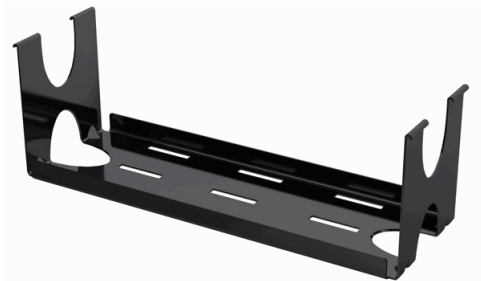

Pcs. 1 14 8302100090

5 704866 441469

**POWER PLUG TRAY
F/ “FORRO” CABLE GROMMET**

To be used when you want your standard power plug close to your working station. Fits only SISO cable grommet “Forro”.

No screws or tools needed. Just click the tray flaps into the groove in the grommet.

Fix the power plug to the tray by use of velcro strips.

Material: Steel – Black Oxydized

Size:

Outer measurements: 83 x 242 x 80 mm (H/L/W)

Inner measurements: 82 x 240 x 77 mm (H/L/W)

Item No.: # 25.20.344