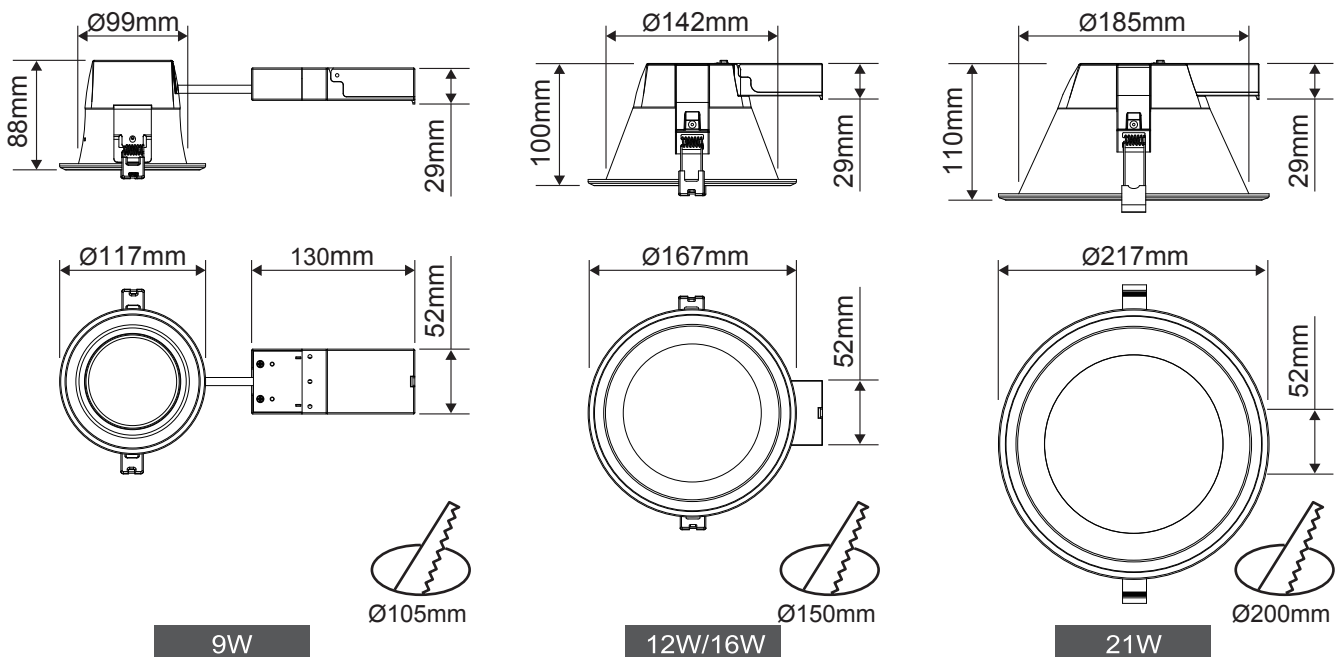

1. Installation and commissioning may only be carried out by authorized specialists and wired in accordance with the latest IEE electrical regulations or the national standards.
2. Mains power must be switched off before carrying out installation.
3. The manufacturer, shall not be liable for any damage resulting from inappropriate modifications to the luminaire or faulty installation.
4. Indoor use only.
5. Caution, risk of electric shock.
  The control gear provides basic insulation between the LV supply and the control circuit.
6. Luminaires not suitable for covering with thermally insulating material

You can help protect the environment!

Please remember to respect the local regulations: hand in the non-work-ing electrical equipments to an appropriate waste disposal centre. The packaging material is recyclable. Dispose of the packaging in an environ-mentally friendly manner and make it available for the recyclable material collection-service.

Product Description	SAP Code	Wattage	Current	Voltage	PF	CRI	Ta	CCT
AMY 100 LED DL 800 830	96665583	9W	50mA	220-240V~ 50/60Hz	0.95	>80	-20~40°C	3000K
AMY 100 LED DL 800 840	96665584							4000K
AMY 150 LED DL 1000 830	96628352	12W	60mA					3000K
AMY 150 LED DL 1000 840	96628353							4000K
AMY 150 LED DL 1500 830	96665585	16W	80mA					3000K
AMY 150 LED DL 1500 840	96665586							4000K
AMY 200 LED DL 2000 830	96665587	21W	105mA					3000K
AMY 200 LED DL 2000 840	96665588							4000K