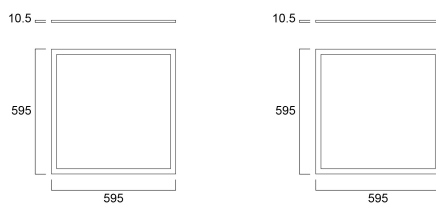

Lifetime data

Average life (Nominal) (h)	50000
----------------------------	-------

Physical data

Housing colour	White
----------------	-------

START Panel Flat 600x600

START FLAT PANEL LED

0047440

IP rating	IP20
IK rating	IK05
Diffuser finish	Opal
Diffuser material	PMMA Acrylic
Reflector finish	Other
Nominal Product Length (mm)	595
Nominal Product Width (mm)	595
Nominal Product Height (mm)	10.5
Weight (kg)	3.064
Recessed Depth (mm)	100

Packaging

Single packaging type	Carton
Product EAN number	5410288474403
Packaging single length / height (cm)	68.0
Packaging single width (cm)	62.5
Packaging single depth (cm)	4.0
DUN14 (outer)	15410288474400
Units per outer package	4
Packaging outer length / height (cm)	69.5
Packaging outer width (cm)	65.0
Packaging outer depth (cm)	18.7

PHOTOMETRY

Distance [m]	Cone diameter [m]	Beam diameter [m]	Beam diameter [ft]	Beam diameter [in]	Beam diameter [mm]	Beam diameter [cm]	E (lm)	E (cd)	E (lx)
0.5	1.59	1.56	5.1	17.4	174	17.4	9532	424	441
1.0	3.18	3.13	10.3	33.8	338	33.8	1408	106	110
1.5	4.78	4.69	15.7	51.1	511	51.1	628	67	69
2.0	6.38	6.25	21.0	68.9	689	68.9	352	38	39
2.5	7.97	7.82	26.3	86.3	863	86.3	225	24	25
3.0	9.56	9.38	31.4	103.3	1033	103.3	156	16	17

Distance [m] Cone diameter [m] Illuminance [lx]

— C0 - C180 (Half beam angle: 114.8°)
— C90 - C270 (Half beam angle: 115.8°)

TECHNICAL DRAWINGS

START Panel Flat 600x600 START FLAT PANEL LED 0047440

SYLVANIA 0047440