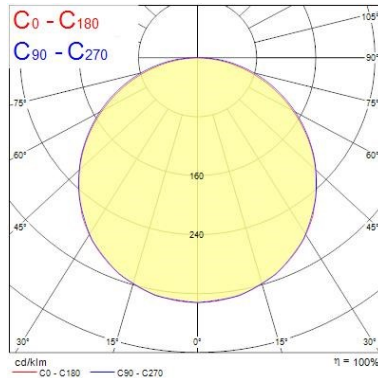

Optical data

Fixture luminous flux (lm)	4240
Luminaire efficacy (lm/W)	93
LOR (%)	100
Colour temperature (K)	4000
Light colour	Neutral White
CRI (Ra)	80
Colour Consistency (SDCM)	3
Adjustable chromaticity	N
Beam Angle (°)	120
Distribution type	Direct
Glare control	< 25
Photobiological Risk Group	RG0

Lifetime data

Average life (Nominal) (h)	50000
----------------------------	-------

Physical data

Housing colour	White
----------------	-------

START Panel Flat 600x600

START FLAT PANEL LED

0047440

IP rating	IP20
IK rating	IK05
Diffuser finish	Opal
Diffuser material	PMMA Acrylic
Reflector finish	Other
Nominal Product Length (mm)	595
Nominal Product Width (mm)	595
Nominal Product Height (mm)	10.5
Weight (kg)	3.064
Recessed Depth (mm)	100

PHOTOMETRY

Distance [m]	Cone diameter [m]	Beam diameter [m]	Beam diameter [ft]	Beam diameter [in]	Beam diameter [mm]	Beam diameter [cm]	E (lm)	E (cd)	E (lx)
0.5	1.59	1.56	5.1	17.4	174	17.4	9532	424	441
1.0	3.18	3.13	10.3	33.8	338	33.8	1408	106	110
1.5	4.78	4.69	15.7	51.1	511	51.1	628	67	69
2.0	6.38	6.25	21.0	68.9	689	68.9	352	38	39
2.5	7.97	7.82	26.3	86.3	863	86.3	225	24	25
3.0	9.56	9.38	31.4	103.3	1033	103.3	156	16	17

Distance [m] Cone diameter [m] Illuminance [lx]

— C0 - C180 (Half beam angle: 114.8°)
— C90 - C270 (Half beam angle: 115.8°)

TECHNICAL DRAWINGS

START Panel Flat 600x600 START FLAT PANEL LED 0047440

SYLVANIA 0047440